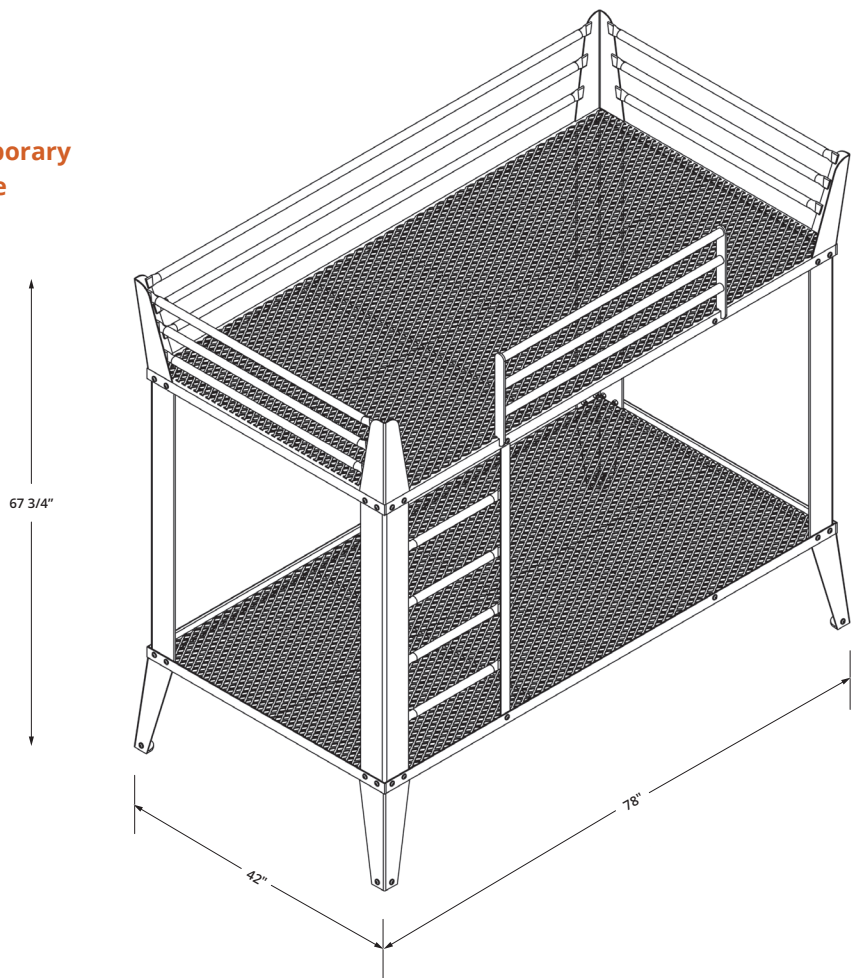

# TWIN/TWIN BUNK BED

### Overview:

- Made of 99.99% recycled steel.
- No moving parts.
- Assembly required.
- No box spring required.
- Extremely durable.
- Helps with early detection and reducing the occurrence of bed bugs.

### Product Weight:

325 lbs.

### Weight Restrictions:

Top - 325 lbs.

Bottom - 425 lbs.