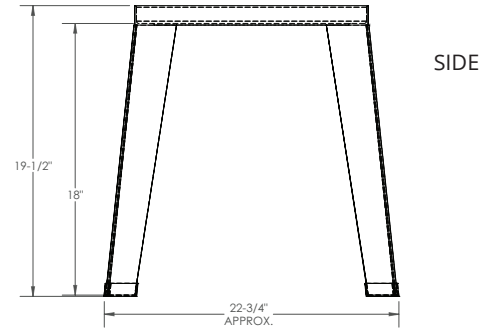

NIGHT STAND

Overview:

- Made of 99.99% recycled steel.
- No assembly required.
- Extremely durable.
- Laminate top available in walnut, maple, cherry and espresso.
- Helps with early detection and reducing the occurrence of bed bugs.

Finish:

Powder coated steel

Colors:

180 custom colors available

Maintenance:

Sanitize with standard household or commercial cleaners.

Product Weight:

23 lbs.

Warranty:

1 year limited replacement warranty.

Direct inquiries to Central City Bed
503-501-5636 | thebed@cccconcern.org | www.centralcitybed.org