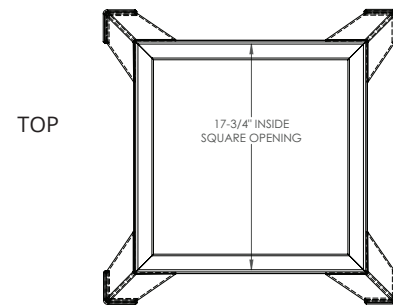

NIGHT STAND

Overview:

- Made of 99.99% recycled steel.
- No assembly required.
- Extremely durable.
- Laminate top available in walnut, maple, cherry and espresso.
- Helps with early detection and reducing the occurrence of bed bugs.

Finish:

Powder coated steel

Colors:

180 custom colors available

Maintenance:

Sanitize with standard household or commercial cleaners.

Product Weight:

23 lbs.

Warranty:

1 year limited replacement warranty.

Direct inquiries to Central City Bed
503-501-5636 | thebed@cccconcern.org | www.centralcitybed.org